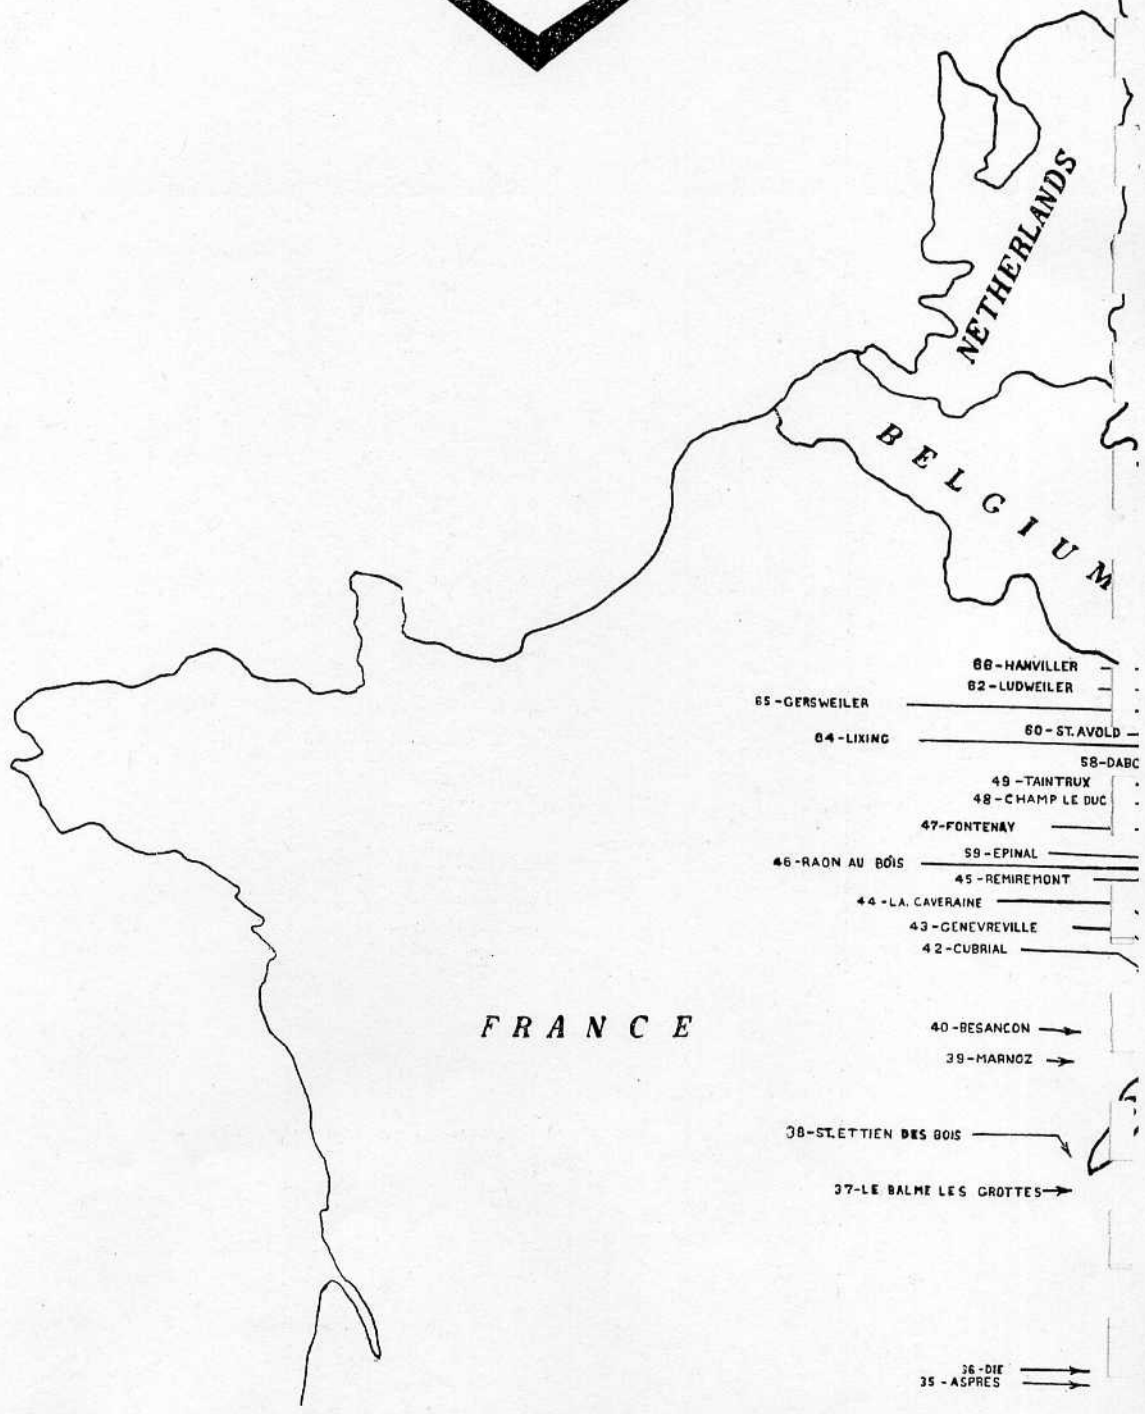

Trail Of The 48¹⁶ C

N O R T

S E A

A N T I C
O C E A N

NETHERLANDS

BELGIUM

FRANCE

36 - DIE
35 - ASPRES